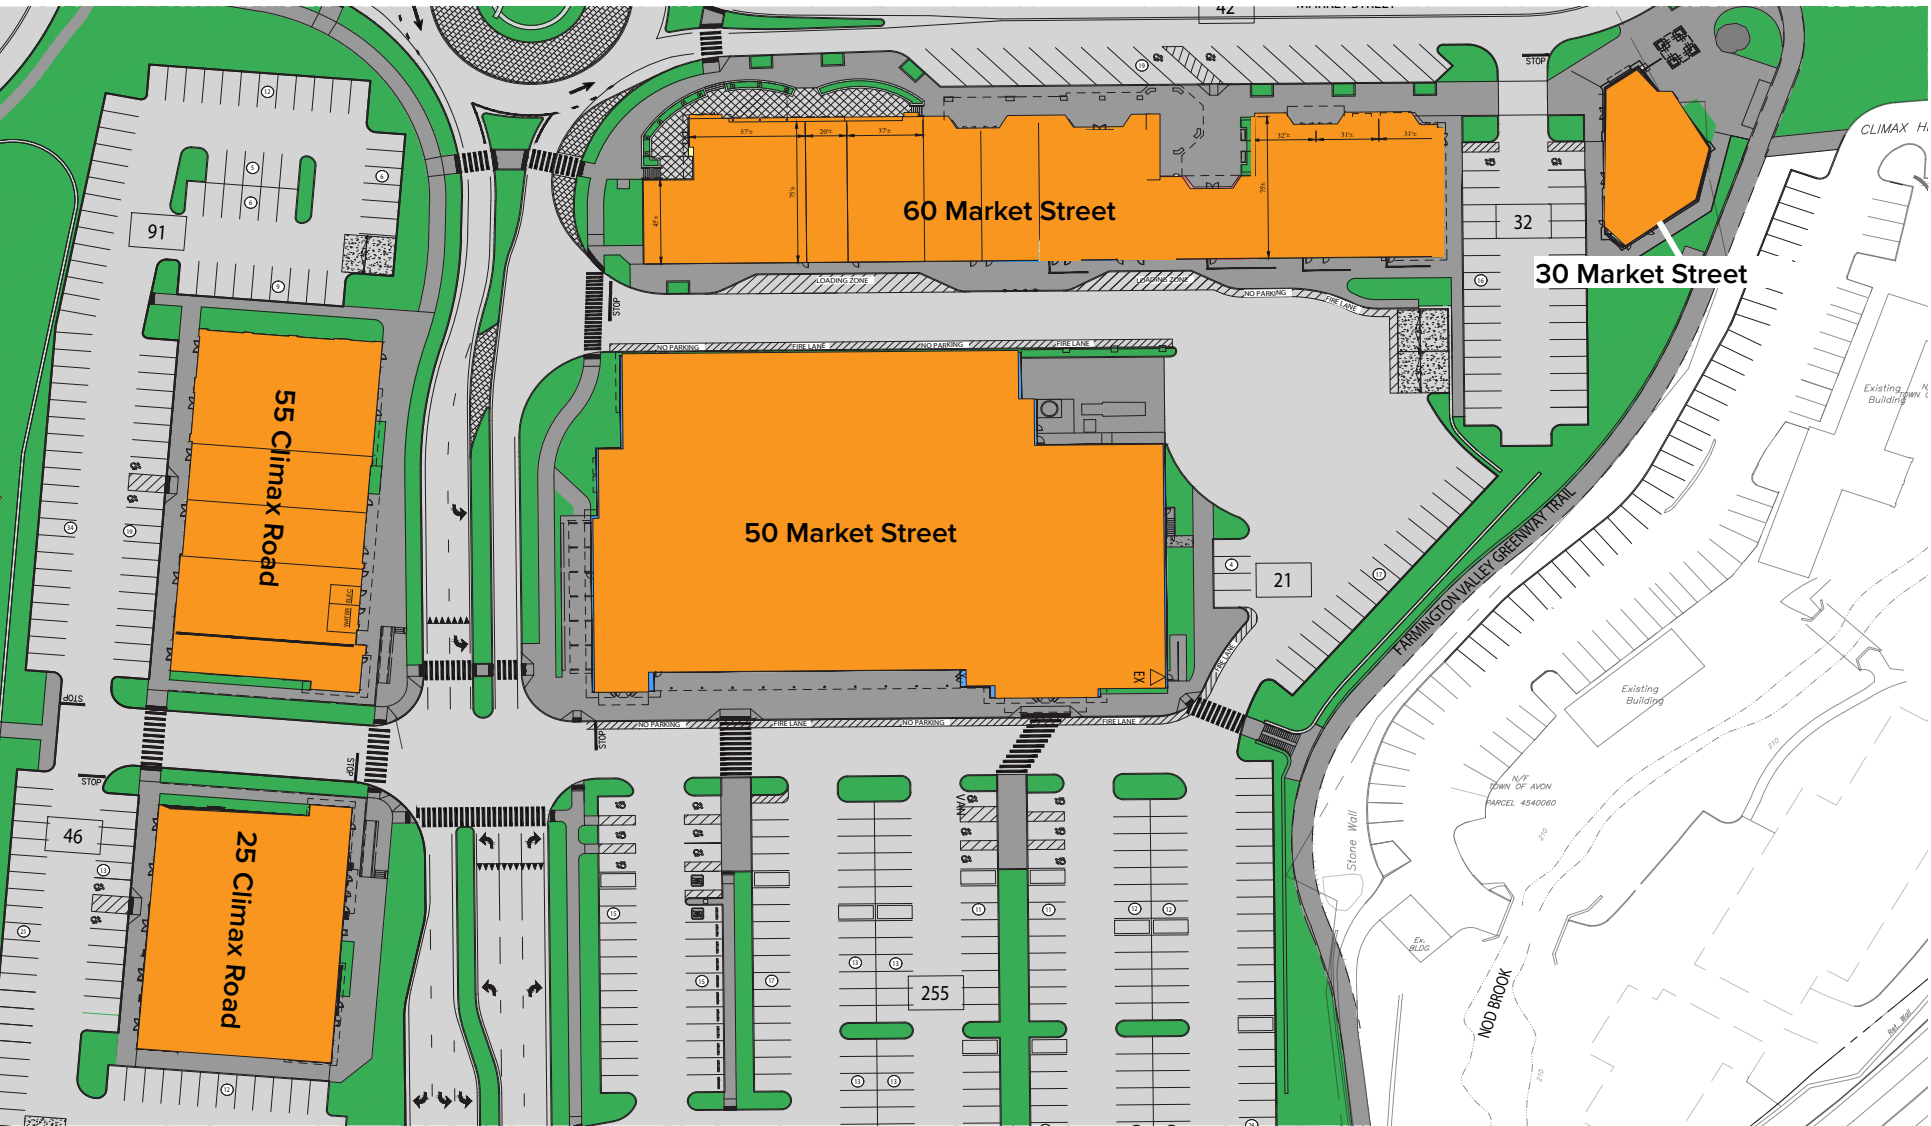

DIRECTORY MAP

DEVELOPING AVON VILLAGE CENTER

25 CLIMAX ROAD

Good Feet	Suite 100
Poke Bros	Suite 112
The Whale Tea	Suite 115

30 MARKET STREET

Barre 3	Suite 110
---------	-----------

50 MARKET STREET

Whole Foods

55 CLIMAX ROAD

Grapes Wine & Spirits	Suite 115
AT&T	Suite 125

60 MARKET STREET

Milan Laser Hair Removal	Suite 120
Be Balanced	Suite 122
WAGS	Suite 125
Ivy Rehab	Suite 130
Romeo Athletics	Suite 135
Level Up 24/7 Gym	Suite 140

HISTORIC AVON TOWN CENTER

ENSIGN DRIVE

- 5**
Whit Interiors
- 15**
Straight 2 The Core
- 19**
Avon Center Dentistry Suite A
Hudson Insurance Group Suite B
- 31**
Hartford Orthopedic Surgeons Suite A
Select Physical Therapy Suite B

WEST MAIN STREET

- 36**
Century 21, Allpoints Realty Suite A
Klein & Babbitt Suite B
- 40**
Total Fitness Equipment
- 42**
POSH Party Spa
- 44**
Hairlust Extensions Bar Suite A1

21 ARTS CENTER COURT

- Hartford Area Pediatrics Suite B
- Tripoint Insurance Suite C
- Lustre Salon Suite F